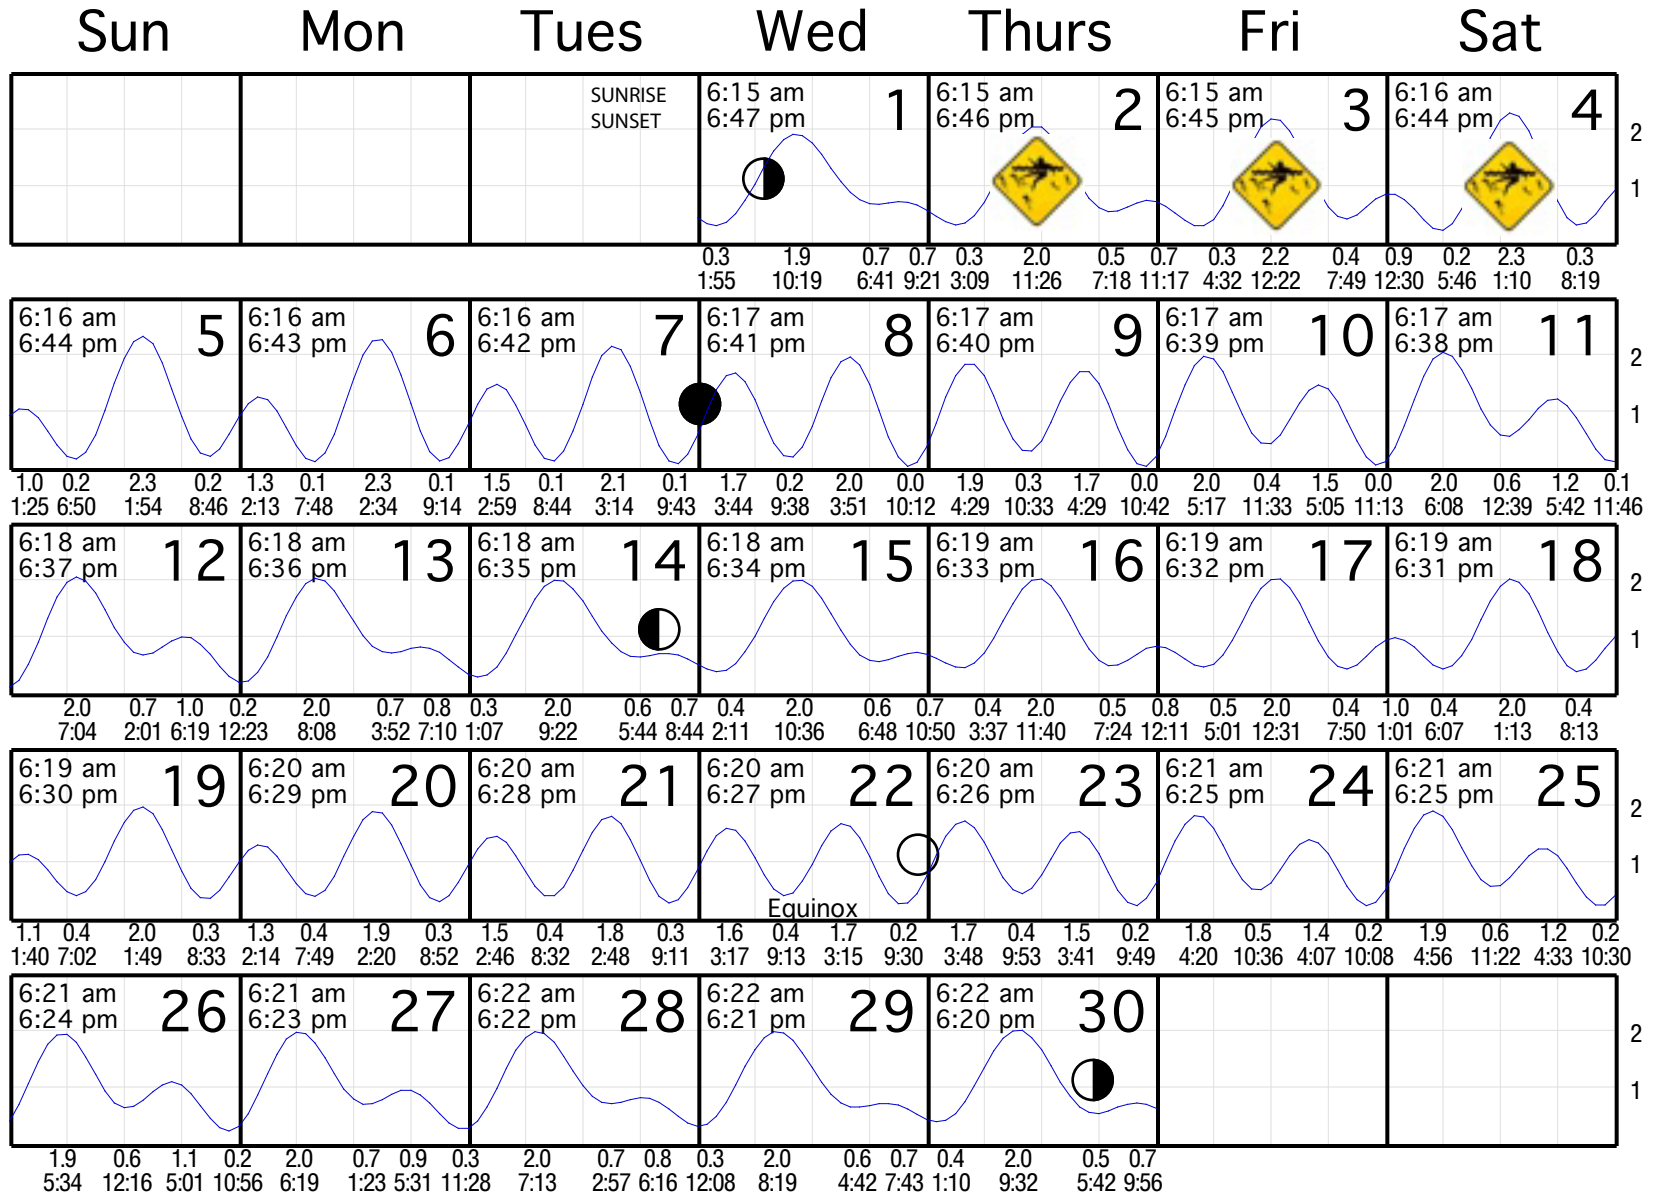

# September 2010

based on Tonggs and Honolulu, O'ahu

Outrigger Canoe Club (21°15.7'N, 157°49.3'W)