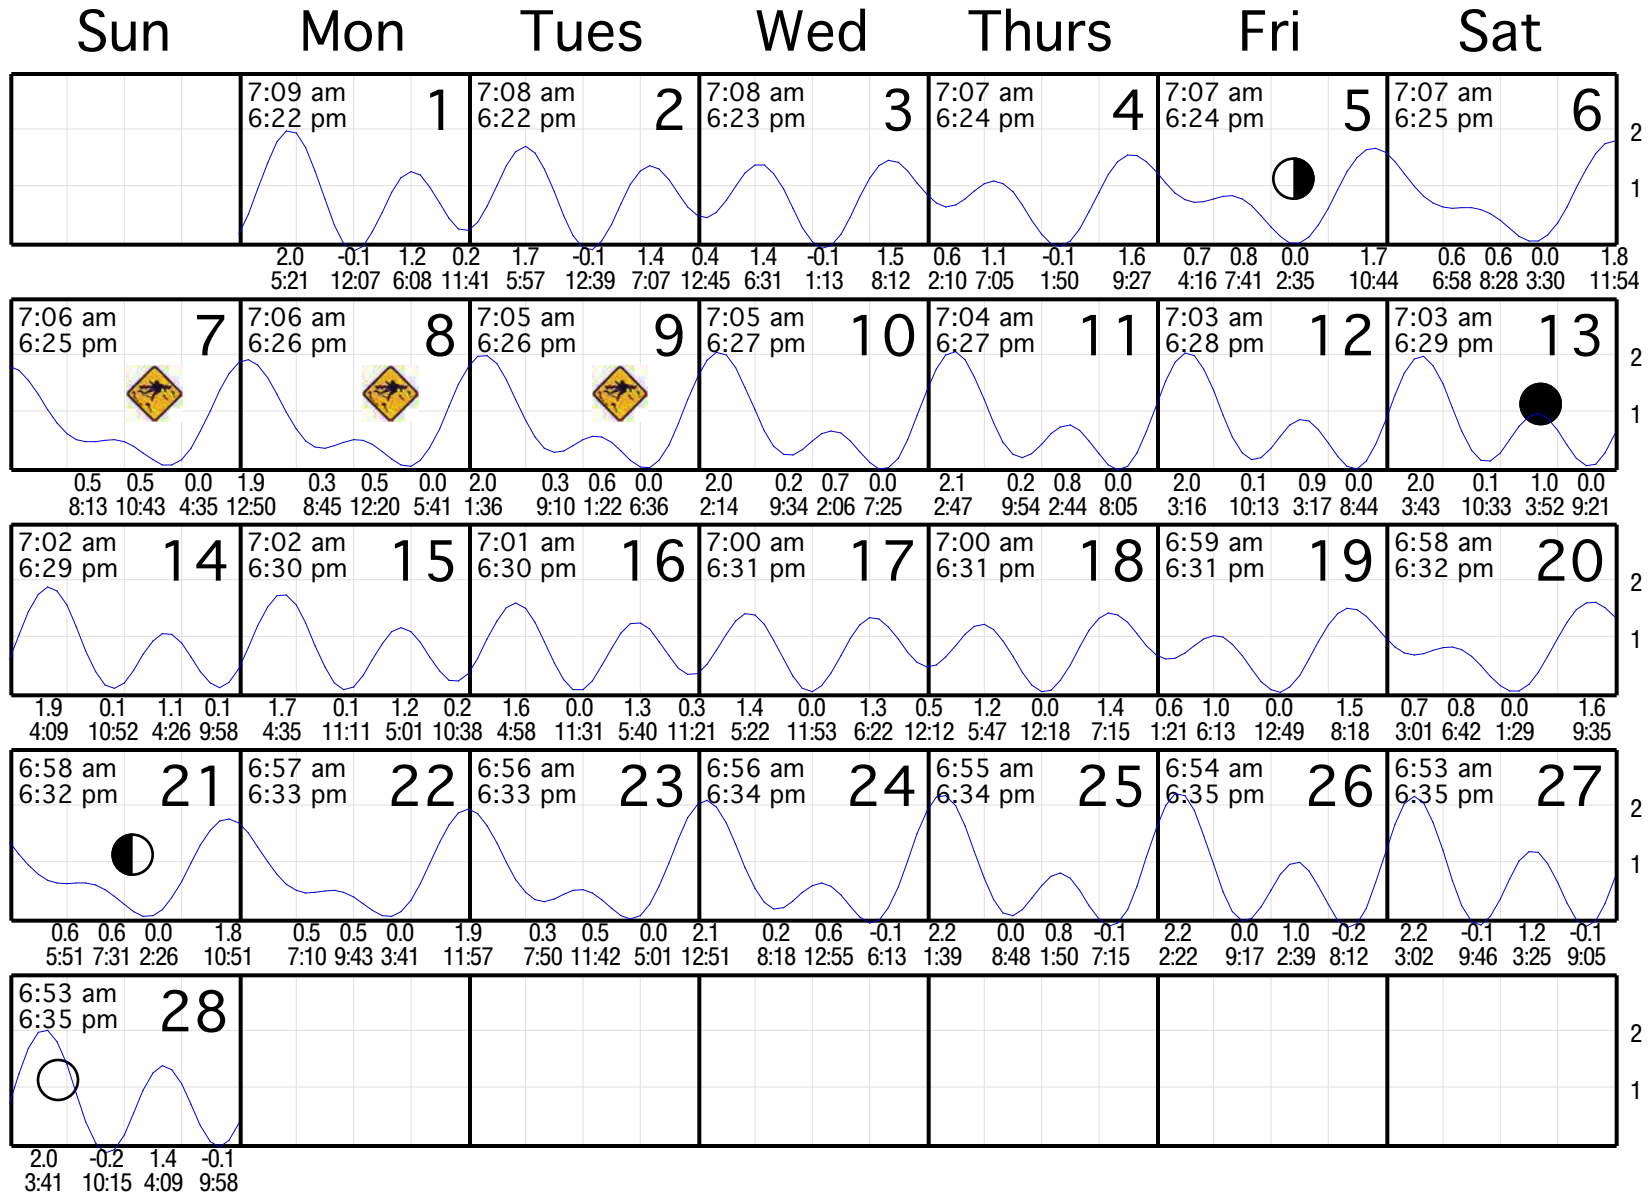

# February 2010

based on Tonggs and Honolulu, O'ahu

Outrigger Canoe Club (21°15.7'N, 157°49.3'W)