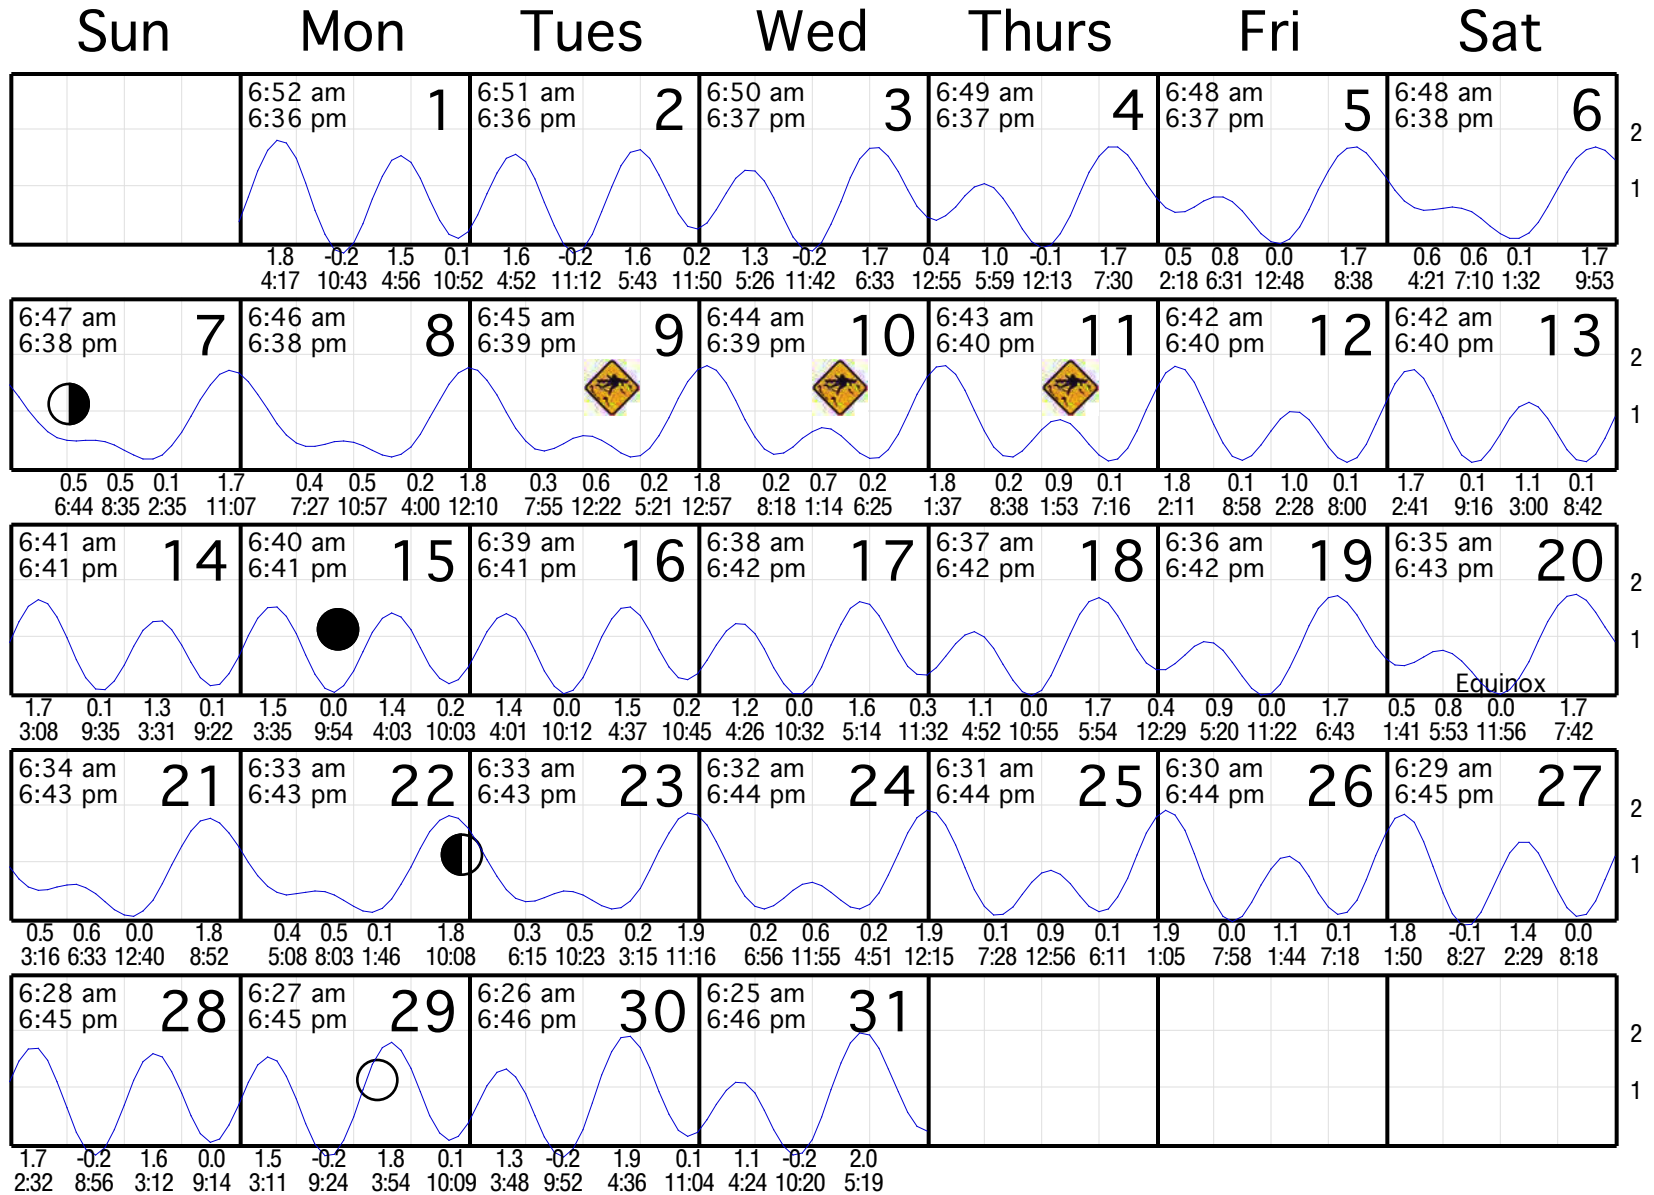

# March 2010

based on Tonggs and Honolulu, O'ahu

Outrigger Canoe Club (21°15.7'N, 157°49.3'W)